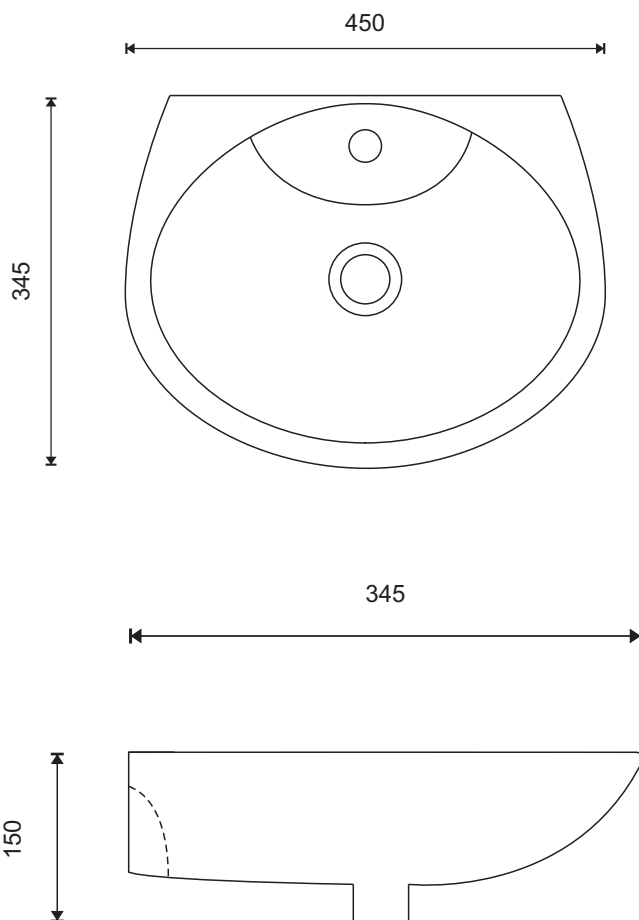

AZZURRA

BATHROOM FURNITURE

UNIVERSAL 450 WALL BASIN

Description :

Ceramic wall basin with overflow.

Model No: RF6018

Colour: White

Tap Holes: 1

Waste Outlet: 32mm

Overflow: Internal with polished chrome dress ring

Options: Brass / Chrome Popup 32mm Plug & Waste
BS01 Fixing Kit (No pedestal)

Weight: 8kg

Warranty: Refer to Website

Catalogue & technical specifications available at www.azzurra.com.au